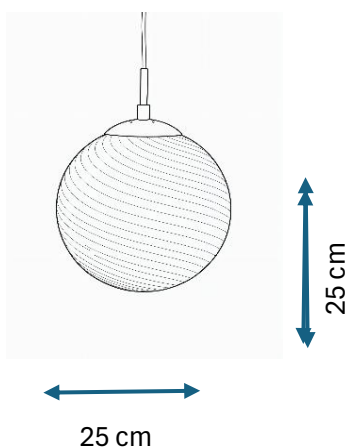

PRODUCT DATASHEET

Candy Ball Ø25 Pendant Rose - 5705639748488

GENERAL INFORMATION

Product Code	748488
Collection	Halo Design
Product Category	Pendant
Product family	Candy
Use	Indoor
Application Environment	Pendant

DIMENTION & WEIGHT

Width (mm)	250
Height (mm)	250
Depth (mm)	250
Weight gram	1720

MATERIAL & COLOR

Product Color	Rose
Main Material(s)	Glass

TECHNICAL INFORMATION

IP Classification	IP20
Dimmable	Yes (according to the bulb)
Type:	Pendent-Non-Directional Light
Flicker Metric	00:00
Stroboscopic Effect Metric	00:00
LED module replaceable	No
Socket type	E27